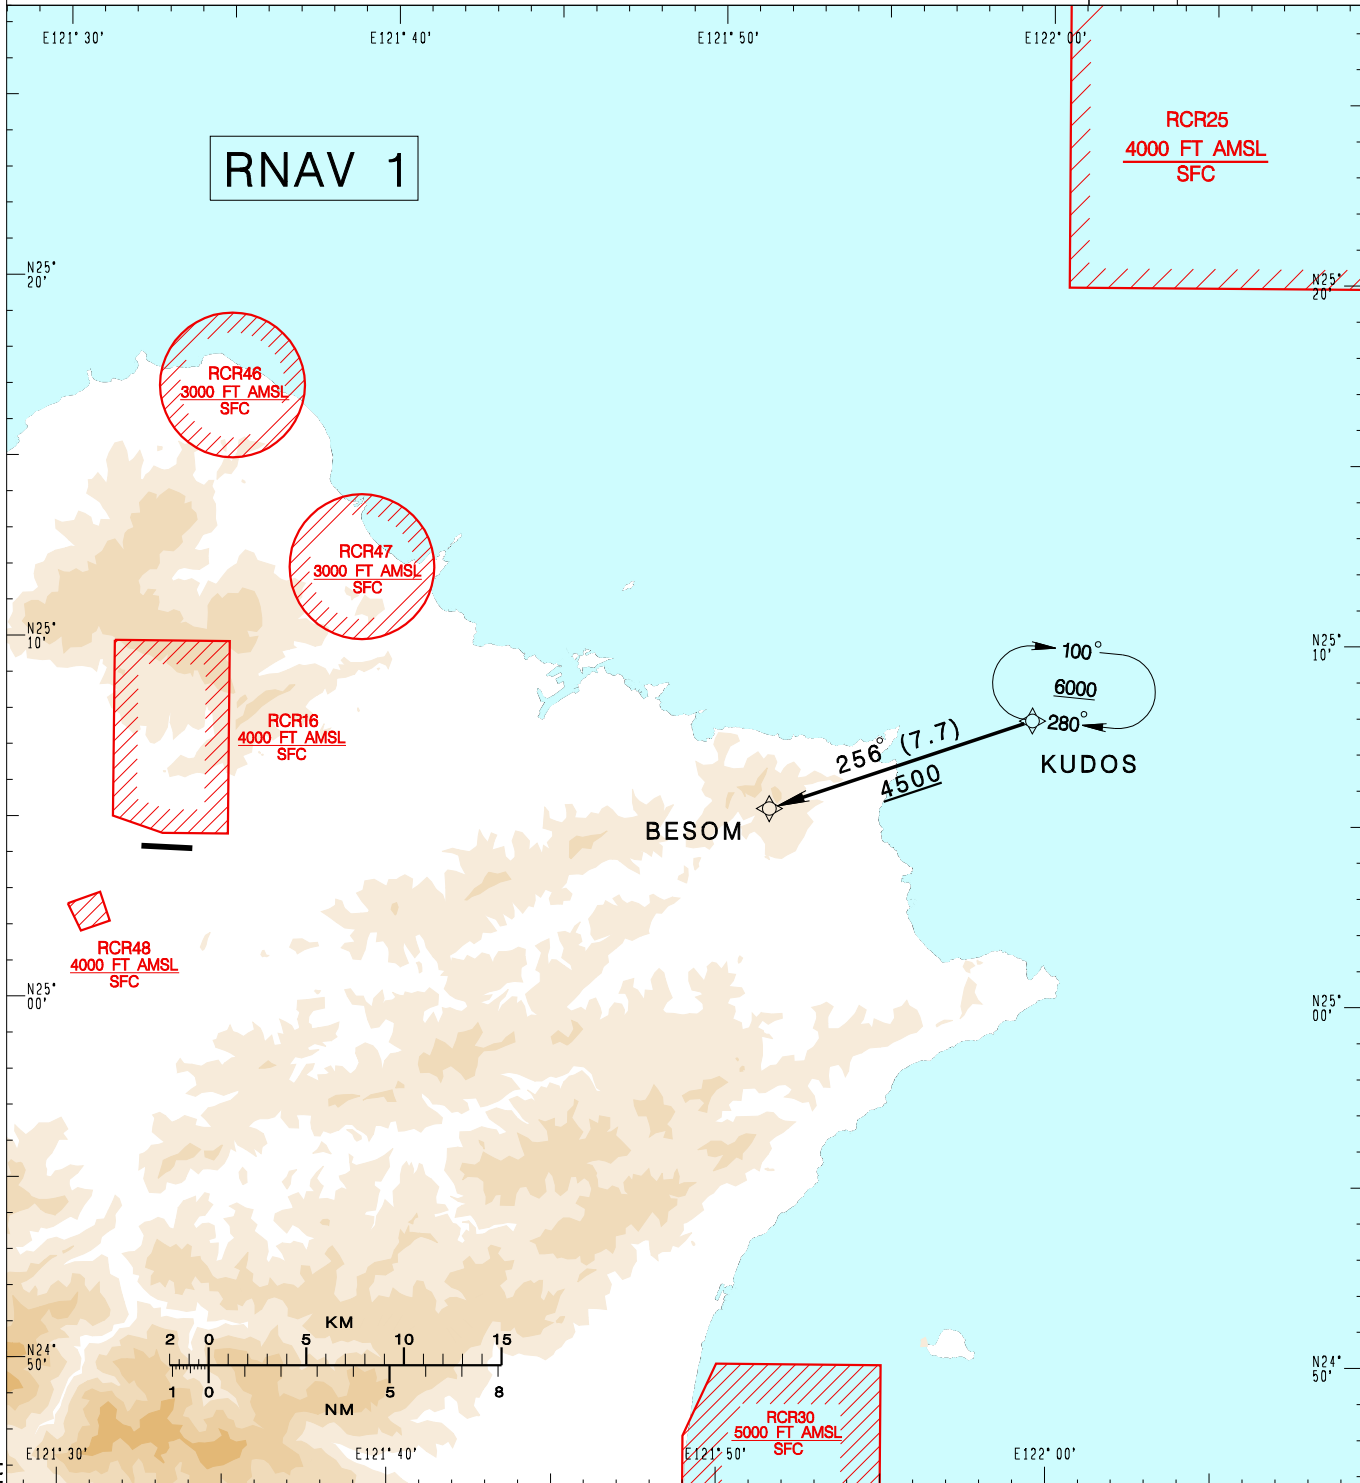

**臺北/松山機場**  
TAIPEI/SONGSHAN AD

**RCSS STAR**  
**KUDOS 1K RNAV(RWY28)**

TAIPEI ACC 125.5 123.6	TAIPEI APP 119.7 119.6 125.1	ATIS 127.4 341	 VAR 5° W-2022	 9100' MSA APP 25NM	
Apt Elev: 18'		Trans Level: FL130			Trans Alt: 11,000'
BEARINGS ARE MAGNETIC; DISTANCES ARE NAUTICAL MILES; ELEVATIONS, HEIGHTS IN FEET					

KUDOS ONE KILO RNAV ARRIVAL  
DEPART KUDOS TO BESOM.

CHANGES: NEW CHART